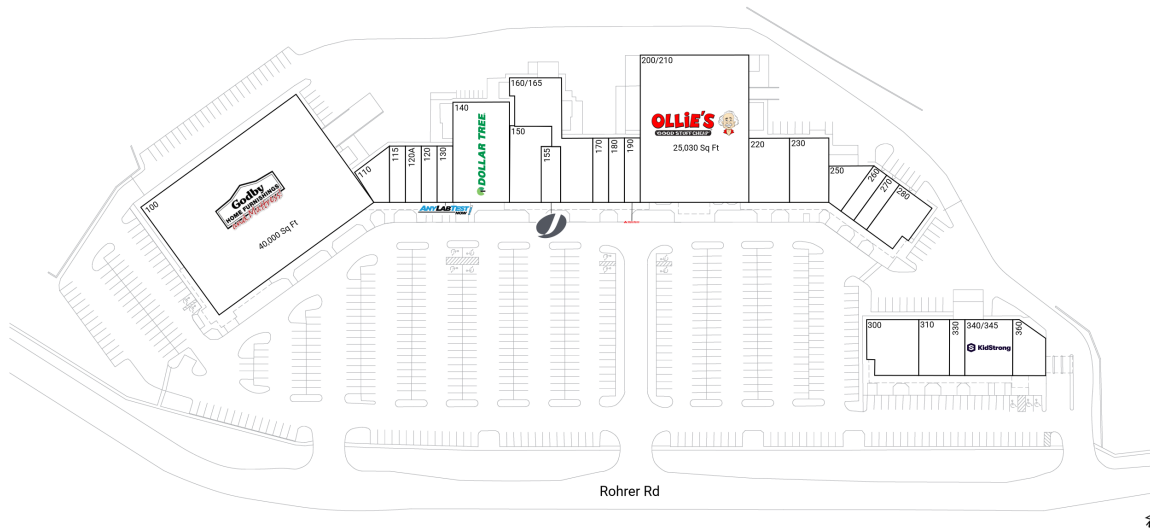

Meridian Village

13610 N. Meridian Street | Carmel, IN 46032

Hamilton County Indianapolis-Carmel-Greenwood, IN 130,431 Sq Ft

39.9869, -86.1397

Current Tenants Space size listed in square feet

100	Godby Home Furnishings	40,000
110	Yours, by Design	1,986
115	China Garden	1,400
120	Jones Chiropractic and Maximum	1,400
120A	Three Seventeen Hair Design	1,400
130	ANY LAB TEST NOW	1,400
140	Dollar Tree	9,000
150	Carmel Tae Kwon Do	3,900
155	Jazzercise	1,700
160/165	We Rock The Spectrum	7,262
170	Daisy Nails	1,600
180	Rainforest Day Spa	1,600
190	State Farm	1,600
200/210	Ollie's Bargain Outlet	25,030
220	Puccini's	2,400
230	Mad Farmer Fitness	4,000
250	Carter's Pet Hospital	3,586
260	Twisted Wings	1,400
270	The Cigar Box	1,400
280	Texas Margaritas Mexican Resta	3,300
300	Bier Brewery of Carmel	4,300
310	Brunchies	2,697
330	Braces for U	1,350
340/345	KidStrong	4,200
360	ClusterTruck	2,520

This site plan is for illustrative and information purposes only, showing the general layout of the shopping center; and is not a legal survey. Brixmor makes no representation or warranty that the shopping center is exactly as depicted as site conditions and tenant mix are subject to change over time.
4212